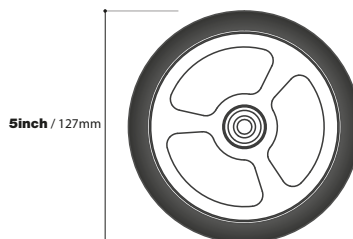

smooth[®]

TECHNICAL INFO INFORMAZIONI TECNICHE

MAX LOAD 120 Kg

Attention it could change the setting of the wheelchair.

Before mounting, read carefully the technical info and verify the dimensions.

For a correct assembly, it is recommended to mount the fork in order to obtain the angle ① and the angle ② at 90°

POSSIBLE CONFIGURATIONS POSSIBILI CONFIGURAZIONI

The forks Smooth, can be mounted with 4 or 5 inch wheels

Le forcelle Smooth, possono essere montate con ruote da 4 o 5 pollici

ARIA WHEELS SRLS

Registered Office_Via della Divisione Torino, 92 00143 Roma - Italy

STANDARD FRAME TELAIO STANDARD

SHF480 max KHL400
SHF490 max KHL410
SHF500 max KHL420
SHF510 max KHL430
SHF520 max KHL440

SHF490 max KHL380
SHF500 max KHL390
SHF510 max KHL400
SHF520 max KHL410
SHF530 max KHL420