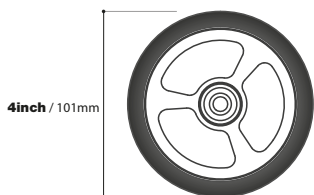

smooth[®]

TECHNICAL INFO INFORMAZIONI TECNICHE

MAX LOAD 120 Kg

Attention it could change the setting of the wheelchair.

Before mounting, read carefully the technical info and verify the dimensions.

For a correct assembly, it is recommended to mount the fork in order to obtain the angle ① and the angle ② at 90°

POSSIBLE CONFIGURATIONS POSSIBILI CONFIGURAZIONI

The forks Smooth, can be mounted with 4 or 5 inch wheels

Le forcelle Smooth, possono essere montate con ruote da 4 o 5 pollici

ARIA WHEELS SRLS

Registered Office_Via della Divisione Torino, 92 00143 Roma - Italy

STANDARD FRAME TELAIO STANDARD

SHF480 max KHL400
SHF490 max KHL410
SHF500 max KHL420
SHF510 max KHL430
SHF520 max KHL440

SHF490 max KHL380
SHF500 max KHL390
SHF510 max KHL400
SHF520 max KHL410
SHF530 max KHL420

LOWERED FRAME TELAIO BASSATO

SHF450 max KHL360
SHF460 max KHL370
SHF470 max KHL380
SHF480 max KHL390
SHF490 max KHL400

SHF460 max KHL340
SHF470 max KHL350
SHF480 max KHL360
SHF490 max KHL370
SHF500 max KHL380