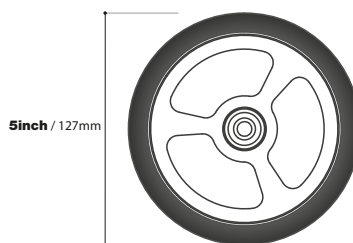

smooth[®]

TECHNICAL INFO INFORMAZIONI TECNICHE

MAX LOAD 120 Kg

Attention it could change the setting of the wheelchair.

Before mounting, read carefully the technical info and verify the dimensions.

For a correct assembly, it is recommended to mount the fork in order to obtain the angle ① and the angle ② at 90°

POSSIBLE CONFIGURATIONS POSSIBILI CONFIGURAZIONI

The forks Smooth, can be mounted with 4 or 5 inch wheels

Le forcelle Smooth, possono essere montate con ruote da 4 o 5 pollici

ARIA WHEELS SRLS

Registered Office_Via della Divisione Torino, 92 00143 Roma - Italy

STANDARD FRAME TELAIO STANDARD

SHF480 max KHL400
SHF490 max KHL410
SHF500 max KHL420
SHF510 max KHL430
SHF520 max KHL440

SHF490 max KHL380
SHF500 max KHL390
SHF510 max KHL400
SHF520 max KHL410
SHF530 max KHL420

LOWERED FRAME TELAIO BASSATO

SHF450 max KHL360
SHF460 max KHL370
SHF470 max KHL380
SHF480 max KHL390
SHF490 max KHL400

SHF460 max KHL340
SHF470 max KHL350
SHF480 max KHL360
SHF490 max KHL370
SHF500 max KHL380